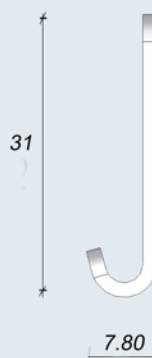

ST-1

MODEL NO. ST-1

Material: 304 STAINLESS STEEL

Finish: BRIGHT

Description:

STRIKE CATCH PLATE FOR USE WITH
TL RANGE