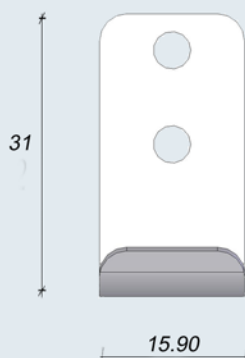

ST-1

MODEL NO. ST-1

Material: 304 STAINLESS STEEL

Finish: BRIGHT

Description:

STRIKE CATCH PLATE FOR USE WITH
TL RANGE