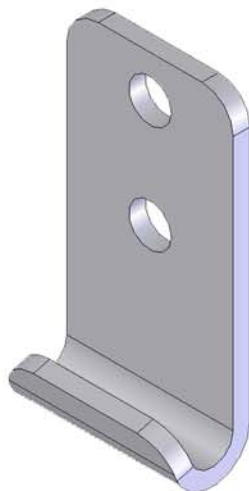

ST-1

MODEL NO. ST-1

Material: 304 STAINLESS STEEL

Finish: BRIGHT

Description:

STRIKE CATCH PLATE FOR USE WITH
TL RANGE